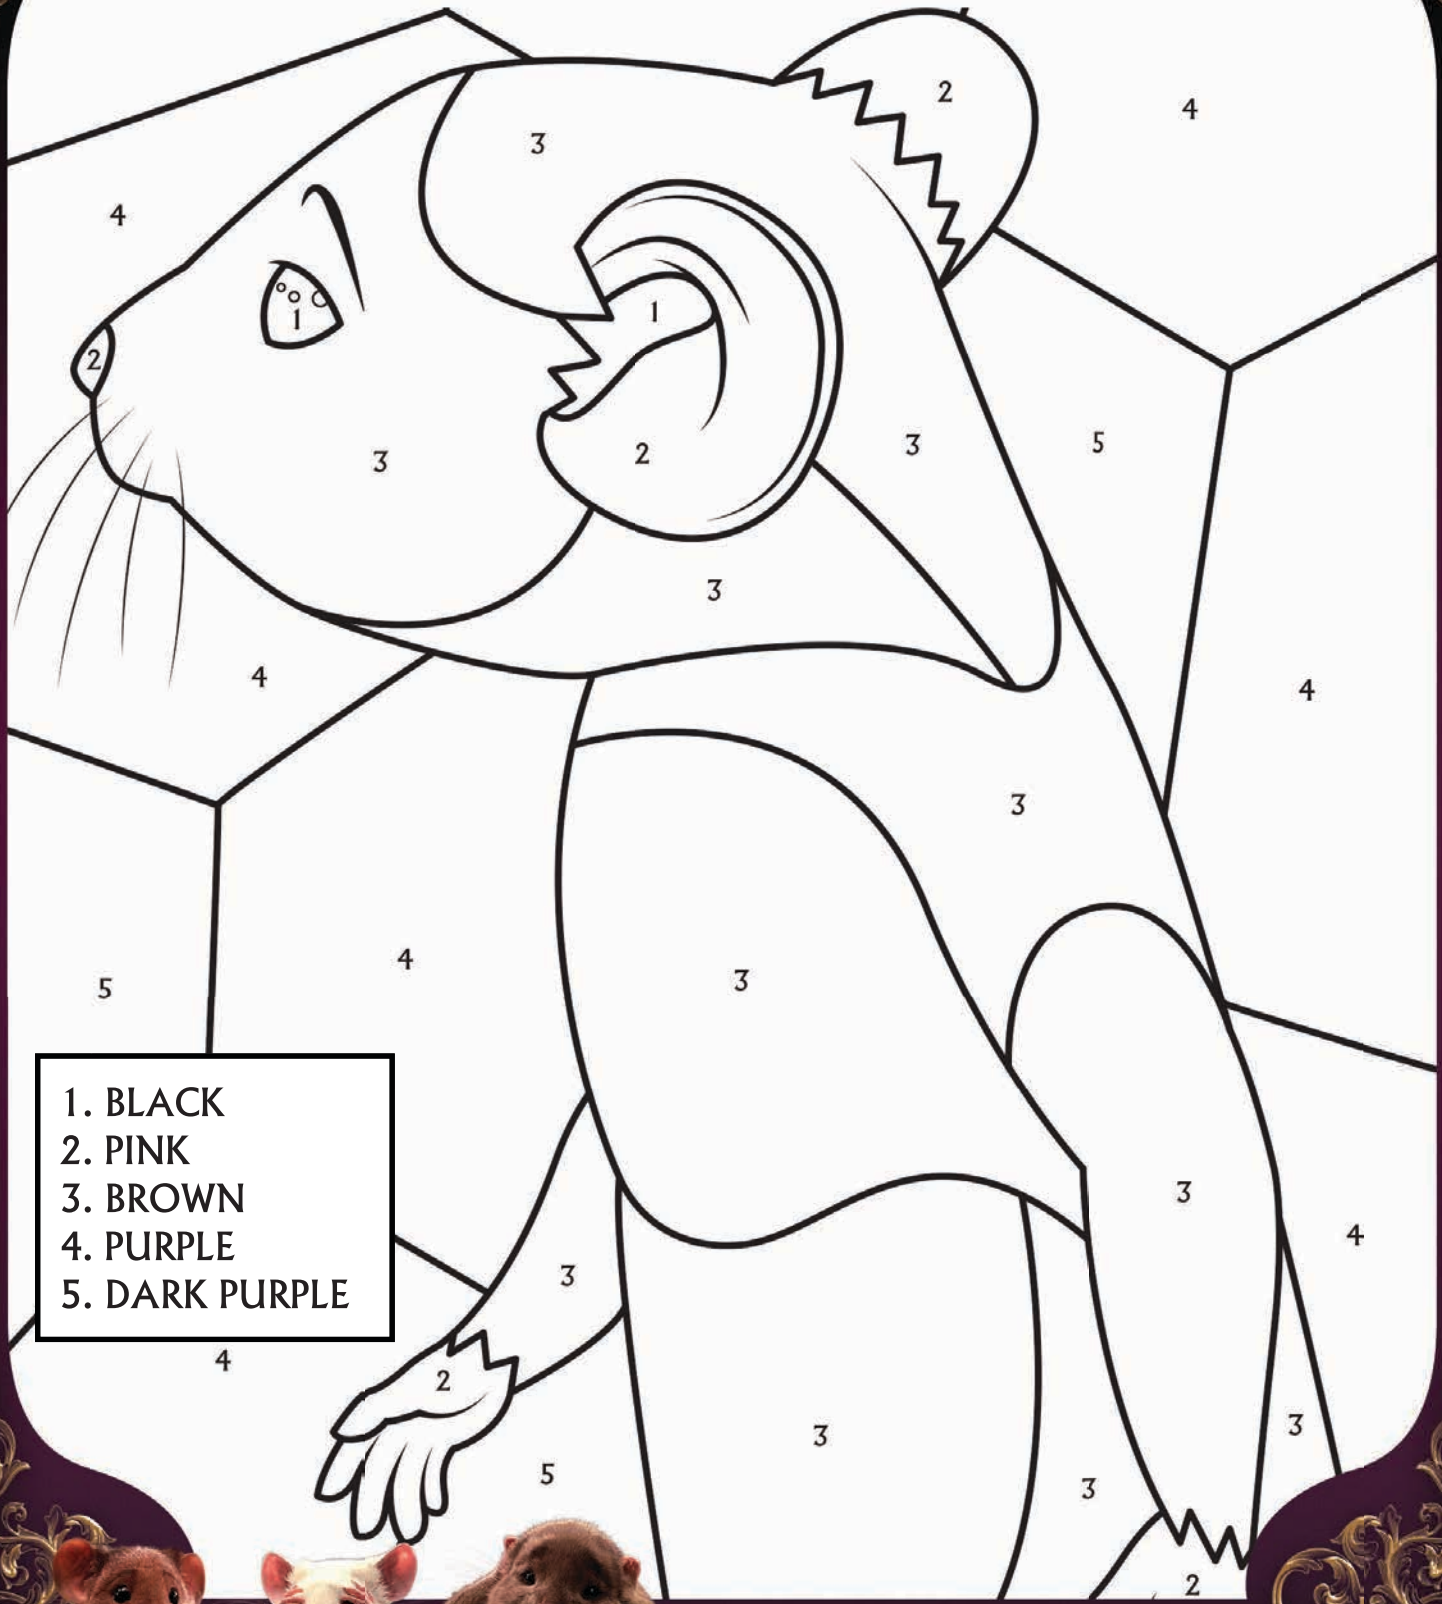

COLOUR BY NUMBERS

USE THE CODE TO COLOUR THE ILLUSTRATION.

1. BLACK
2. PINK
3. BROWN
4. PURPLE
5. DARK PURPLE