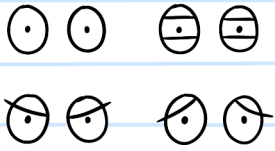

BEING *Eve*

A GRAPHIC NOVEL BY

NeuroWild

ACTIVITY
PACK

Different kinds of brains are called NEUROTYPES. There are so many different neurotypes and thinking styles out there. Eve has an ADHD brain and Sasha has an Autistic brain. All brains are good brains, and the world needs ALL kinds of thinkers.

INSIDE EVE'S BRAIN

DRAWING EXPRESSIONS

To capture a range of different emotions, play around with your character's EYES, EYEBROWS + MOUTH.

Try different eye shapes and sizes. What happens if you add eye lids? The direction of these will really change the emotion of your character.

Add different-sized pupils and eyebrows. What other fun details can you add?

ANY shape can be a mouth. I often go with a random line and then a smaller line underneath to show a bottom lip.

... + HANDS?!